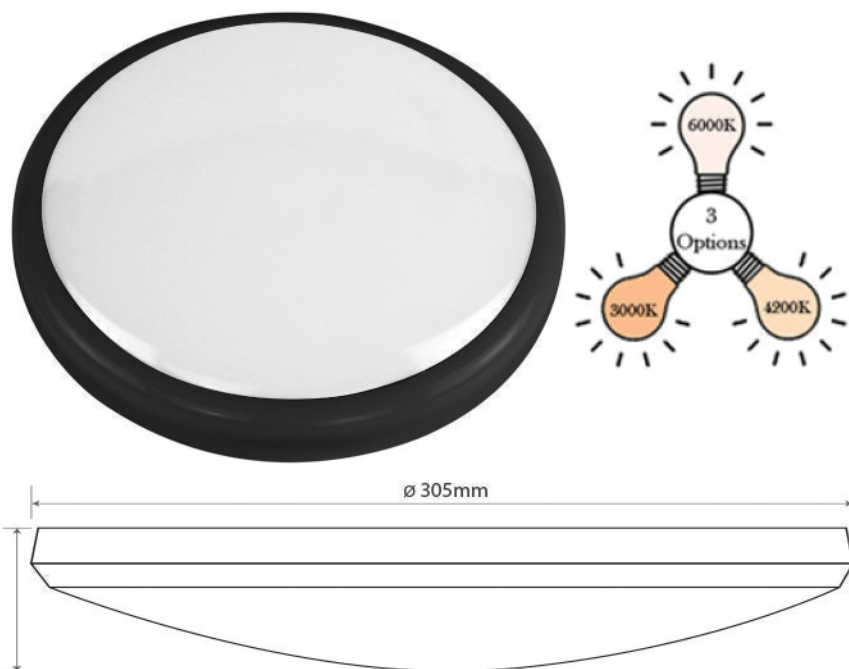

The Milan range comes in a white finish as standard but is further enhanced with, black, chrome or brass coloured bezel options.

Available in both mains only and emergency options a microwave sensor option with corridor function is also available, The Milan range is also available with emergency remote testing option.

Features

- 3 colour temperature options 3000k, 4000k & 6000k
- Microwave with corridor function options
- Remote Control emergency testing option
- Versatile multi-functional use, interior & exterior
- May be mounted in any orientation
- Tough polycarbonate housing
- Twist on diffuser.
- Mains only & Maintained emergency options
- Minimal maintenance
- Easy installation
- IP65 ingress protection
- RoHS compliant
- IP65 ingress protection
- Excellent luminaire spacings

Please note

Under the Regulatory Reform Order (RRO - Fire Safety Order 2005) the servicing and maintenance of escape routes falls upon the Appointed Responsible person, to ensure your property is complying with current legislations.

New legal requirements specify that all emergency lighting must have a full 3 hour duration test once a year. Channel's Technical Services Division work to British Standards (BS-5266) in

PHOTOMETRIC SPACING DATA (1 lux)

Emergency	↔	↔	↔	↔
Mounting height				
2.5m	4.3	10.00	10.00	4.3
4m	4.8	11.40	11.40	4.8

SPECIFICATIONS

Light Source	SMT LED 120pcs
Colour Temperatures	3000K, 4000K, 6000K (selectable)
IP Rating	IP 65
Emergency Duration (if selected)	3 hours (minimum)
Mains Voltage	230V 50Hz ± 10%
Mains Current	(max) 450mA (max) 200mA quiescent (3W)
Recharge Period	Less than 24 hour
Charge Indicator Integral green LED	Integral green charge LED(Emergency units)
Changeover Voltage	As per the requirements of BS EN 60598-2-22
Temperature Range	0 to 40°C
Weight	1.08Kg
Battery	3.6V 3000mAh Nickel Cadmium
Material & Finish	Polycarbonate construction, white finish
Lumen Output	Mains operation 1400Lm - Emergency operation 132Lm

PRODUCT CODE	DESCRIPTION
E/MILAN	Milan Led 15w Mains only Light
E/MILAN/M3	Milan Led 15w 3 Hour Maintained Emergency Light
E/MILAN/MW	Mains LED 15w Mains only Light c/w Microwave Sensor
E/MILAN/M3/MW	Milan Led 15w Emergency Microwave 3 Hour Maintained Emergency Light
E/MILAN/M3/RC	Milan Led 15w 3 Hour Maintained Emergency Light-REMOTE CONTROL
E/MILAN/M3/MW/RC	Milan Led 15w Emergency Microwave 3 Hour Maintained Emergency Light - REMOTE CONTROL OPTION
E/EM/RC	REMOTE CONTROL OPTION
E/MILAN/BEZ/CH	Milan Chrome Bezel
E/MILAN/BEZ/BR	Milan Brass bezel
E/MILAN/BEZ/BK	Milan Black bezel
E/MILAN/EYE/WH	Milan White eyelid bezel
E/MILAN/EYE/BK	Milan Black eyelid bezel