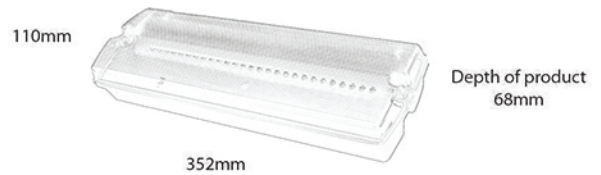

Optional Remote Control

Press once for 5 second monthly test
Press twice for 3 hour yearly test
LED confirms pass/fail status

PHOTOMETRIC SPACING DATA (1 lux)

Mounting height				
2.5m	2.4	5.8	5.4	2.4
4m	1.0	4.9	5.2	1.0

SPECIFICATIONS

Light Source	White LED
IP Rating	IP65
Emergency Duration	3 hours (minimum)
Lumen Output	124 lm Emergency output
Mains Current (max)	50mA (max) 35mA quiescent (3W)
Recharge Period	Less than 24 hours
Charge Indicator	Integral green LED Red LED fault indicator
Changeover Voltage	As per requirements of BS EN 60598-1:2008
Battery	3.6V 1.5Ah Ni-Cd

PRODUCT CODE	DESCRIPTION
E/MM/M3/LED	Meteor Maxi LED 3 Hour maintained emergency light with Pictogram Pack
E/BEZ/MM	Meteor Maxi Semi flushing Bezel
E/EM/RC	Optional Remote Control
B/BATT/MM	Meteor Maxi Battery