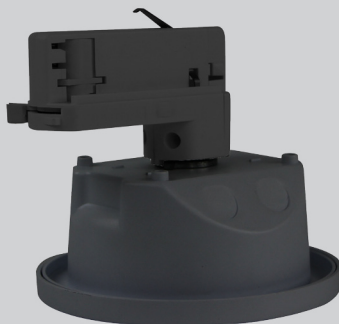

# AZELIO Noodspot

Azelio Track emergency downlight is a compact, 3w high specification track mounted emergency LED downlight supplied with both open area and escape route lenses, our new Azelio Track mounted emergency downlight offers a high performance, cost-effective emergency lighting downlight for use where track lighting is installed. The Azelio Track comes with two lens options, open area & corridor. It is supplied with a Global Track adapter.

Available in white and black.  
High specification optic design and performance allows increased spacing providing reducing costs.  
Supplied with integral driver and NiCd battery pack  
Track adapter can be easily swapped to match almost any track profile.

## Features

- Track mounted 3 hour emergency light
- Versatile multi-functional use (escape and open area anti-panic)
- Supplied with both open area & corridor lenses
- Quick & simple to install
- Suitable for Global track mounting
- Non-maintained
- Minimal maintenance
- Easy installation
- IP20 ingress protection
- RoHS compliant
- Excellent luminaire spacings
- White & black options

## SPECIFICATIONS

Light Source	SMT LED 3W
IP Rating	IP20
Emergency Duration	3 hours (minimum)
Mains Voltage	230V 50Hz ± 10%
Mains Current	(max) 150mA (max) 40mA quiescent (3W)
Recharge Period	Less than 24 hour
Charge Indicator Integral green LED	Integral green LED & red fault LED
Changeover Voltage	As per the requirements of BS EN 60598-2-22
Temperature Range	5°C to 40°C
Weight	672gm
Battery	3.6V 3000mAh Nickel Cadmium
Material & Finish	Polycarbonate construction, white finish
Cut out	70-75mm
Lumen Output	Open Area 158Lm - Corridor 143Lm