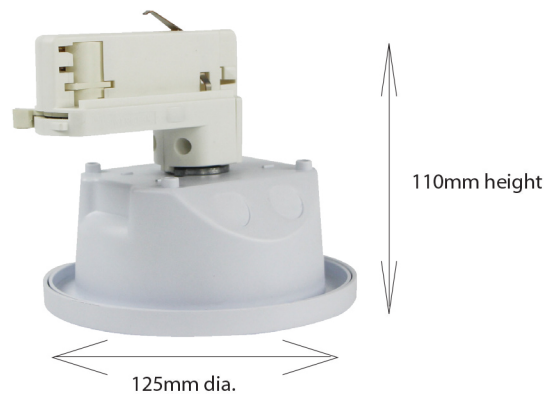

# AZELIO Noodspot

Azelio Track emergency downlight is a compact, 3w high specification track mounted emergency LED downlight supplied with both open area and escape route lenses, our new Azelio Track mounted emergency downlight offers a high performance, cost-effective emergency lighting downlight for use where track lighting is installed. The Azelio Track comes with two lens options, open area & corridor. It is supplied with a Global Track adapter.

Available in white and black.  
High specification optic design and performance allows increased spacing providing reducing costs.  
Supplied with integral driver and NiCd battery pack  
Track adapter can be easily swapped to match almost any track profile.

## Features

- Track mounted 3 hour emergency light
- Versatile multi-functional use (escape and open area anti-panic)
- Supplied with both open area & corridor lenses
- Quick & simple to install
- Suitable for Global track mounting
- Non-maintained
- Minimal maintenance
- Easy installation
- IP20 ingress protection
- RoHS compliant
- Excellent luminaire spacings
- White & black options

## SPECIFICATIONS

Light Source	SMT LED 3W
IP Rating	IP20
Emergency Duration	3 hours (minimum)
Mains Voltage	230V 50Hz ± 10%
Mains Current	(max) 150mA (max) 40mA quiescent (3W)
Recharge Period	Less than 24 hour
Charge Indicator Integral green LED	Integral green LED & red fault LED
Changeover Voltage	As per the requirements of BS EN 60598-2-22
Temperature Range	5°C to 40°C
Weight	672gm
Battery	3.6V 3000mAh Nickel Cadmium
Material & Finish	Polycarbonate construction, white finish
Cut out	70-75mm
Lumen Output	Open Area 158Lm - Corridor 143Lm